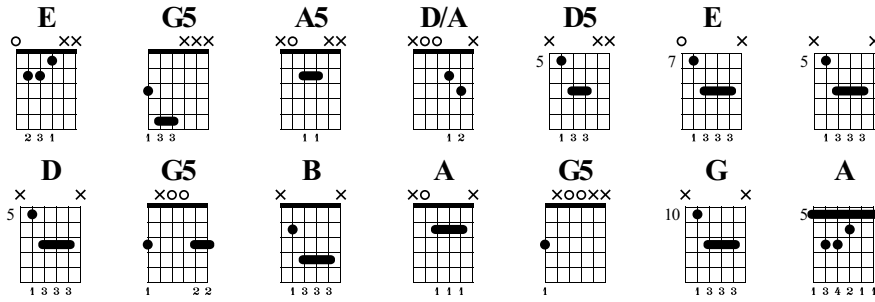

Dirty Deeds Done Dirt Cheap

Words & Music by AC/DC

Standard tuning
♩ = 140

od.guit.

Chords: E G5 E A5 E D/A E 3x E G5

Measures 1-7: Musical notation in 4/4 time. Treble clef. Notes: 1 (quarter), 2 (quarter), 3 (quarter), 4 (quarter), 5 (quarter), 6 (quarter), 7 (quarter). Chords: E, G5, E, A5, E, D/A, E, 3x E, G5. Tablature shows fret numbers for strings T, A, B.

Chords: E A5 E D/A E D5 E

Measures 8-13: Musical notation in 4/4 time. Treble clef. Notes: 8 (quarter), 9 (quarter), 10 (quarter), 11 (quarter), 12 (quarter), 13 (quarter). Chords: E, A5, E, D/A, E, D5, E. Tablature shows fret numbers for strings T, A, B.

Chords: E E

Measures 14-21: Musical notation in 4/4 time. Treble clef. Notes: 14 (quarter), 15 (quarter), 16 (quarter), 17 (quarter), 18 (quarter), 19 (quarter), 20 (quarter), 21 (quarter). Chords: E, E. Slurs (sl.) are present over measures 14-15 and 19-20. Tablature shows fret numbers for strings T, A, B.

Chords: E E E E E E E A5

Measures 22-27: Musical notation in 4/4 time. Treble clef. Notes: 22 (quarter), 23 (quarter), 24 (quarter), 25 (quarter), 26 (quarter), 27 (quarter). Chords: E, E, E, E, E, E, E, A5. Slurs (sl.) are present over measures 22-23, 24-25, and 26-27. Tablature shows fret numbers for strings T, A, B.